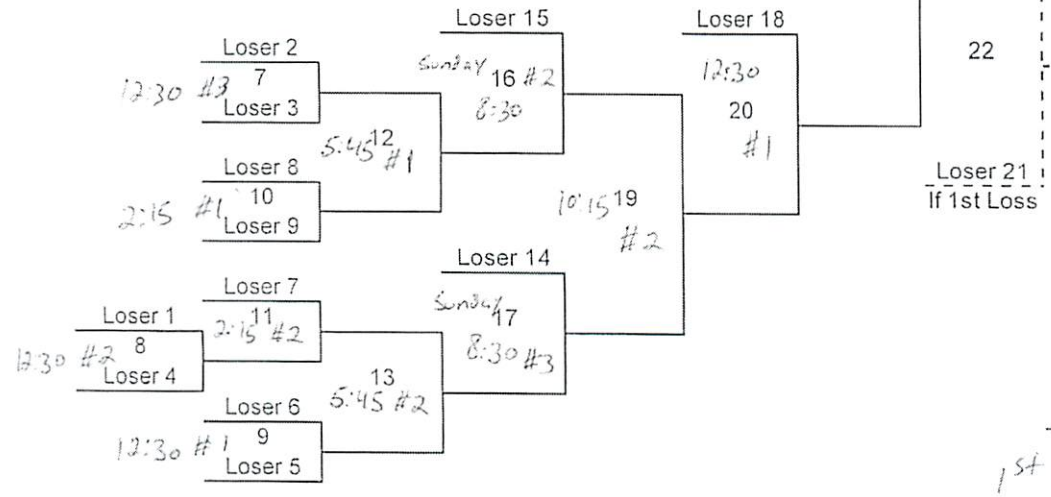

Teams

- PA Power
- Bedford
- Big John's
- CPI
- NY Sports Bar/Adco
- CWR
- R.M. Kurtz Enterprise
- Thunderstruck
- Tornados
- Blue Lake Builders

10
Teams

Winner's Bracket

Loser's Bracket

Prize Money

- 1st \$600
- 2nd \$300

Fields

#1 Steven's Field
 91 Stevens Rd.
 Stevens, PA 17578

#2 and #3 Ephrata Rec Fields
 130 S. Academy Drive
 Ephrata, PA 17522