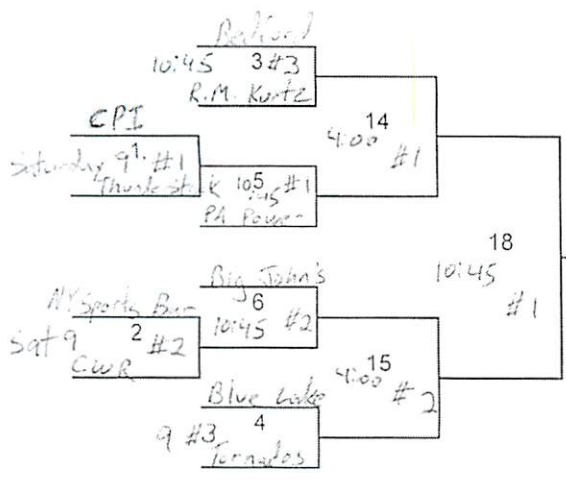

Teams

- PA Power
- Bedford
- Big John's
- CPI
- NY Sports Bar/Adco
- CWR
- R.M. Kurtz Enterprise
- Thunderstruck
- Tornados
- Blue Lake Builders

10
Teams

Winner's Bracket

Loser's Bracket

Prize Money

- 1st \$600
- 2nd \$300